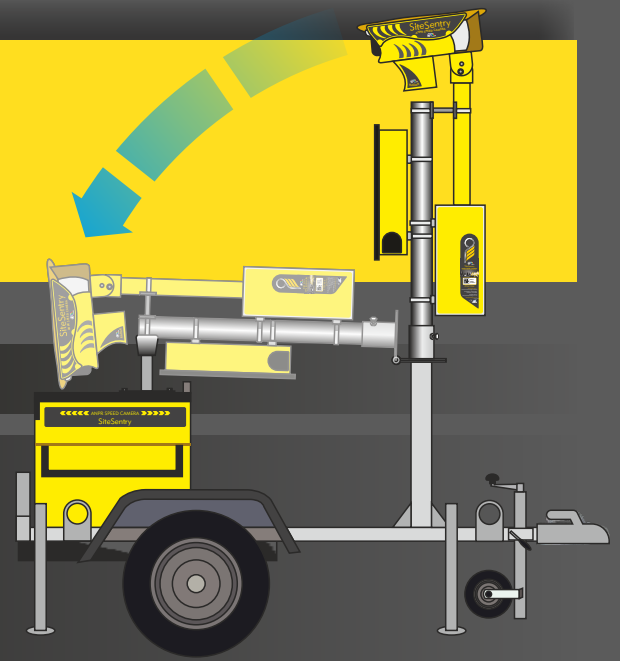

# SiteSentry Mobile Trailer

PTSC 927 SiteSentry Supplement

## Key Features

- Makes for easy deployment of camera around site
- 10 day battery life from one overnight charge
- Built in recharge unit
- Full suspension
- Fold down camera mount for safe towing
- Easy levelling
- Designed & manufactured in the UK

## Security Features

- Removable wheels
- Optional wheel clamp

Pictured here and above with our SiteSentry ANPR speed camera and our supplementary speed and number plate display.

Pandora Technologies Limited

## Key Features

- Obviously specific to a single vehicle
- Easy set up - just plug in
- High brightness/low power LED technology
- Robust stainless steel case
- IP55
- Designed & manufactured in the UK