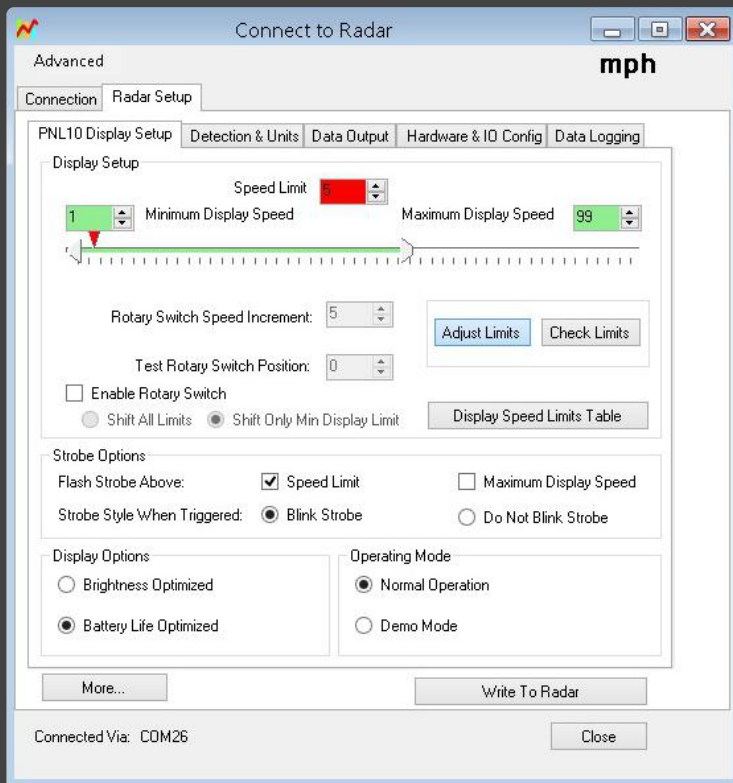

«««« SPECIFICATION »»»»