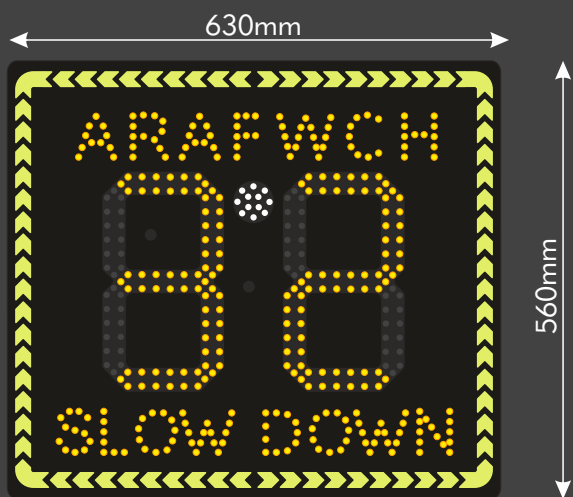

The large digit display makes it plain for the driver and all around, to see that the speed limit has been exceeded or otherwise, the psychological impact is that drivers tend to reduce their speed to keep within the prescribed limits.

Customer observation suggests that each of our SpeedChecker signs has an instant effect on this problem by providing drivers with visual feedback, should they break the speed limit, both on a site or on the roadside.

## Display Dimensions